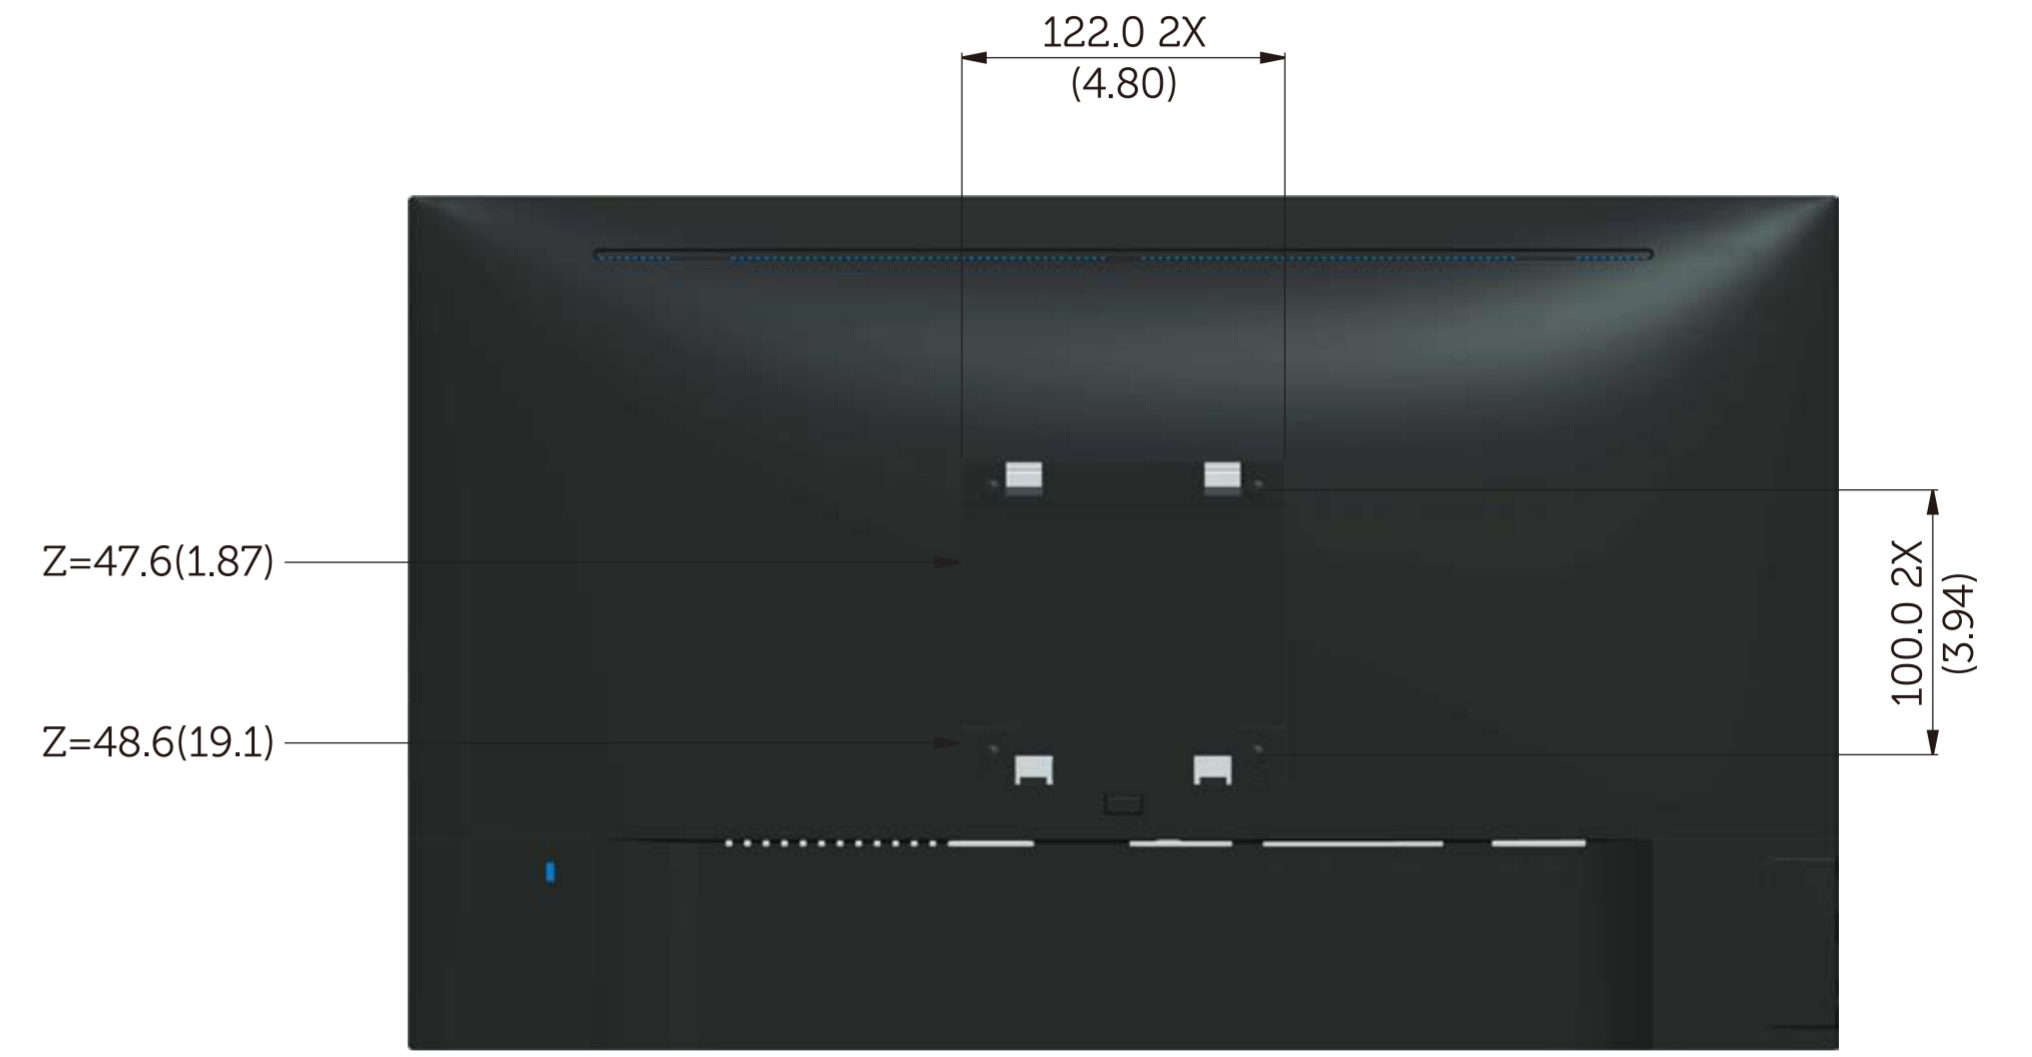

# S2417DG Outline Dimension

Norminal Dimension  
Unit: mm(inch)

Back View of Monitor without stand